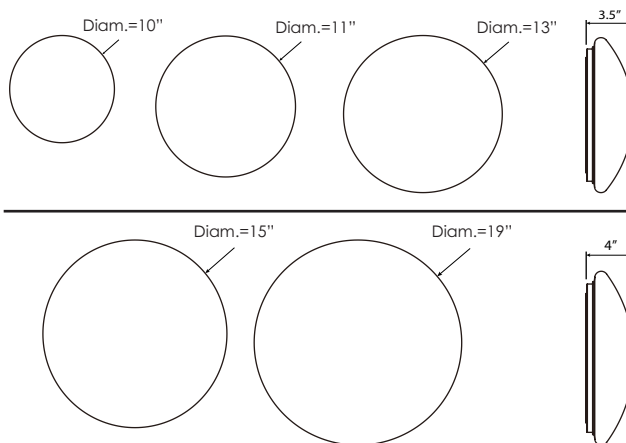

Shipping Information

Item	Weight	Box Qty.
10"	14 lbs	8 per case
11"	9 lbs	4 per case
13"	15 lbs	6 per case
15"	15 lbs	4 per case
19"	12 lbs	2 per case

Lumen Maintenance

Housing Type	Ambient Temperature	TM-21 Lumen Maintenance (50,000 hours)	Theoretical L70 (hours)
10" profile	25°C	>85.51%	54,000
11" profile	25°C	>84.94%	54,000
13" profile	25°C	>85.51%	54,000
15" profile	25°C	>85.51%	54,000
19" profile	25°C	>84.43%	54,000

Dimensions

10" 11" 13" 15" 19"
E4FMR12D-93050
E4FMR14D-93050
E4FMR1522D-93050
E4FMR1824D-93050
E4FMR2432D-93050

Model Ordering Number

Series Prefix	Wattage	Dimming	CRI	CCT
E4FMR	12	D	9	3050
E4FMR Energetic LED Round Flush Mount CCT-Selectable	12 12W 14 14W 1522 15, 18, or 22W 2228 22, 24, or 28W 2432 24, 28, or 32W	D Triac Dimmable (default)	9 90 CRI	3050 3000K, 4000K, or 5000K