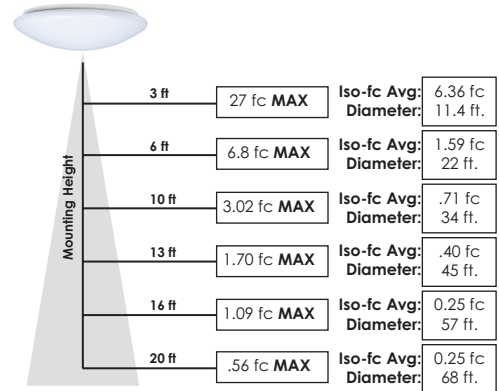

PHOTOMETRIC DATA

Model: E4FMR12D-93050
 Test Report: E4FMR12D-93050.ies
 CCT: 3000
 Lamp Type: LED
 Lumens: 840 LM
 Input Watts: 12 W
 Efficacy: 70 LM/W

Lumen Intensity Graph:
E4FMR12D-93050

Model: E4FMR14D-93050
 Test Report: E4FMR14D-93050.ies
 CCT: 3000
 Lamp Type: LED
 Lumens: 1000 LM
 Input Watts: 14 W
 Efficacy: 70 LM/W

Lumen Intensity Graph:
E4FMR14D-93050

Model: E4FMR1522D-93050
 Test Report: E4FMR1522D-93050.ies
 CCT: 3000
 Lamp Type: LED
 Lumens: 1600 LM
 Input Watts: 22 W (set at 22W)
 Efficacy: 70 LM/W

Lumen Intensity Graph:
E4FMR1522D-93050

Reference IES on website for selectable 18W and 22W reports

Lumen Intensity Graph:
E4FMR1824D-93050

AVERAGE BEAM ANGLE (50%) : 117.4 DEG

3 ft	50 fc MAX	Iso-fc Avg: 13 fc Diameter: 10.8 ft.
6 ft	12 fc MAX	Iso-fc Avg: 3.27 fc Diameter: 21.5 ft.
10 ft	5 fc MAX	Iso-fc Avg: 1.45 fc Diameter: 32.3 ft.
13 ft	3 fc MAX	Iso-fc Avg: .82 fc Diameter: 43 ft.
16 ft	2 fc MAX	Iso-fc Avg: 0.52 fc Diameter: 53.8 ft.
20 ft	1.39 fc MAX	Iso-fc Avg: .36 fc Diameter: 64.5 ft.

Lumen Intensity Graph:
E4FMR2432D-93050

AVERAGE BEAM ANGLE (50%) : 116.5 DEG

3 ft	69 fc MAX	Iso-fc Avg: 18 fc Diameter: 10.6 ft.
6 ft	17 fc MAX	Iso-fc Avg: 4.5 fc Diameter: 21.2 ft.
10 ft	7 fc MAX	Iso-fc Avg: 1.99 fc Diameter: 31.8 ft.
13 ft	4 fc MAX	Iso-fc Avg: 1.12 fc Diameter: 42.3 ft.
16 ft	2.76 fc MAX	Iso-fc Avg: 0.72 fc Diameter: 52.9 ft.
20 ft	1.92 fc MAX	Iso-fc Avg: 0.5 fc Diameter: 63.5 ft.