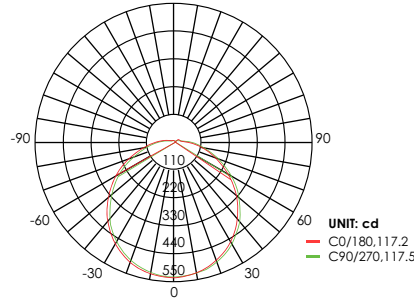

PHOTOMETRIC DATA

Model: E4FMR12D-93050
 Test Report: E4FMR12D-93050.ies
 CCT: 3000
 Lamp Type: LED
 Lumens: 840 LM
 Input Watts: 12 W
 Efficacy: 70 LM/W

Lumen Intensity Graph:
E4FMR12D-93050

Model: E4FMR14D-93050
 Test Report: E4FMR14D-93050.ies
 CCT: 3000
 Lamp Type: LED
 Lumens: 1000 LM
 Input Watts: 14 W
 Efficacy: 70 LM/W

Lumen Intensity Graph:
E4FMR14D-93050

Model: E4FMR1522D-93050
 Test Report: E4FMR1522D-93050.ies
 CCT: 3000
 Lamp Type: LED
 Lumens: 1600 LM
 Input Watts: 22 W (set at 22W)
 Efficacy: 70 LM/W

Lumen Intensity Graph:
E4FMR1522D-93050

Reference IES on website for selectable 18W and 22W reports

Lumen Intensity Graph:
E4FMR1824D-93050

AVERAGE BEAM ANGLE (50%) : 117.4 DEG

3 ft	50 fc MAX	Iso-fc Avg: 13 fc Diameter: 10.8 ft.
6 ft	12 fc MAX	Iso-fc Avg: 3.27 fc Diameter: 21.5 ft.
10 ft	5 fc MAX	Iso-fc Avg: 1.45 fc Diameter: 32.3 ft.
13 ft	3 fc MAX	Iso-fc Avg: .82 fc Diameter: 43 ft.
16 ft	2 fc MAX	Iso-fc Avg: 0.52 fc Diameter: 53.8 ft.
20 ft	1.39 fc MAX	Iso-fc Avg: .36 fc Diameter: 64.5 ft.

Lumen Intensity Graph:
E4FMR2432D-93050

AVERAGE BEAM ANGLE (50%) : 116.5 DEG

3 ft	69 fc MAX	Iso-fc Avg: 18 fc Diameter: 10.6 ft.
6 ft	17 fc MAX	Iso-fc Avg: 4.5 fc Diameter: 21.2 ft.
10 ft	7 fc MAX	Iso-fc Avg: 1.99 fc Diameter: 31.8 ft.
13 ft	4 fc MAX	Iso-fc Avg: 1.12 fc Diameter: 42.3 ft.
16 ft	2.76 fc MAX	Iso-fc Avg: 0.72 fc Diameter: 52.9 ft.
20 ft	1.92 fc MAX	Iso-fc Avg: 0.5 fc Diameter: 63.5 ft.