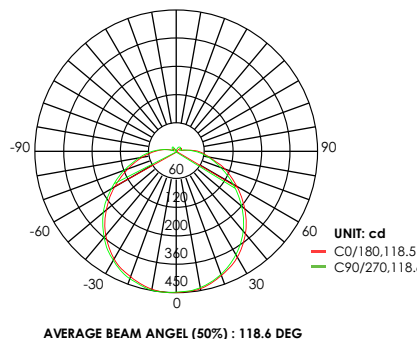

PHOTOMETRIC DATA

Model: E4FMR12D-93050
 Test Report: E4FMR12D-93050.ies
 CCT: 3000
 Lamp Type: LED
 Lumens: 840 LM
 Input Watts: 12 W
 Efficacy: 70 LM/W

Lumen Intensity Graph:
E4FMR12D-93050

Model: E4FMR14D-93050
 Test Report: E4FMR14D-93050.ies
 CCT: 3000
 Lamp Type: LED
 Lumens: 1000 LM
 Input Watts: 14 W
 Efficacy: 70 LM/W

Lumen Intensity Graph:
E4FMR14D-93050

Model: E4FMR1522D-93050
 Test Report: E4FMR1522D-93050.ies
 CCT: 3000
 Lamp Type: LED
 Lumens: 1600 LM
 Input Watts: 22 W (set at 22W)
 Efficacy: 70 LM/W

Lumen Intensity Graph:
E4FMR1522D-93050

Reference IES on website for selectable 18W and 22W reports

Lumen Intensity Graph:
E4FMR1824D-93050

AVERAGE BEAM ANGLE (50%) : 117.4 DEG

3 ft	50 fc MAX	Iso-fc Avg: 13 fc Diameter: 10.8 ft.
6 ft	12 fc MAX	Iso-fc Avg: 3.27 fc Diameter: 21.5 ft.
10 ft	5 fc MAX	Iso-fc Avg: 1.45 fc Diameter: 32.3 ft.
13 ft	3 fc MAX	Iso-fc Avg: .82 fc Diameter: 43 ft.
16 ft	2 fc MAX	Iso-fc Avg: 0.52 fc Diameter: 53.8 ft.
20 ft	1.39 fc MAX	Iso-fc Avg: .36 fc Diameter: 64.5 ft.

Lumen Intensity Graph:
E4FMR2432D-93050

AVERAGE BEAM ANGLE (50%) : 116.5 DEG

3 ft	69 fc MAX	Iso-fc Avg: 18 fc Diameter: 10.6 ft.
6 ft	17 fc MAX	Iso-fc Avg: 4.5 fc Diameter: 21.2 ft.
10 ft	7 fc MAX	Iso-fc Avg: 1.99 fc Diameter: 31.8 ft.
13 ft	4 fc MAX	Iso-fc Avg: 1.12 fc Diameter: 42.3 ft.
16 ft	2.76 fc MAX	Iso-fc Avg: 0.72 fc Diameter: 52.9 ft.
20 ft	1.92 fc MAX	Iso-fc Avg: 0.5 fc Diameter: 63.5 ft.