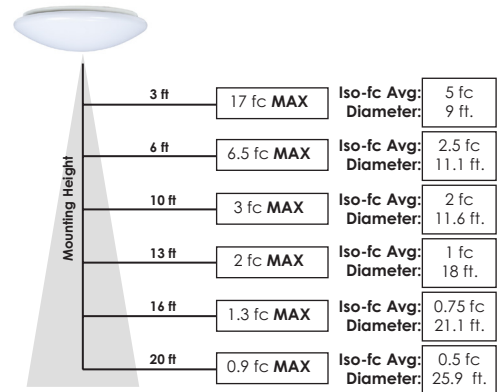

PHOTOMETRIC DATA

Model: E4FMR12D-93050
 Test Report: E4FMR12D-93050.ies
 CCT: 3000
 Lamp Type: LED
 Lumens: 840 LM
 Input Watts: 12 W
 Efficacy: 70 LM/W

Lumen Intensity Graph:
E4FMR12D-93050

Model: E4FMR14D-93050
 Test Report: E4FMR14D-93050.ies
 CCT: 3000
 Lamp Type: LED
 Lumens: 1000 LM
 Input Watts: 14 W
 Efficacy: 70 LM/W

Lumen Intensity Graph:
E4FMR14D-93050

Model: E4FMR1522D-93050
 Test Report: E4FMR1522D-93050.ies
 CCT: 3000
 Lamp Type: LED
 Lumens: 1600 LM
 Input Watts: 22 W (set at 22W)
 Efficacy: 70 LM/W

Lumen Intensity Graph:
E4FMR1522D-93050

Reference IES on website for selectable 18W and 22W reports

Lumen Intensity Graph:
E4FMR1824D-93050

AVERAGE BEAM ANGLE (50%) : 117.4 DEG

3 ft	50 fc MAX	Iso-fc Avg: 13 fc Diameter: 10.8 ft.
6 ft	12 fc MAX	Iso-fc Avg: 3.27 fc Diameter: 21.5 ft.
10 ft	5 fc MAX	Iso-fc Avg: 1.45 fc Diameter: 32.3 ft.
13 ft	3 fc MAX	Iso-fc Avg: .82 fc Diameter: 43 ft.
16 ft	2 fc MAX	Iso-fc Avg: 0.52 fc Diameter: 53.8 ft.
20 ft	1.39 fc MAX	Iso-fc Avg: .36 fc Diameter: 64.5 ft.

Lumen Intensity Graph:
E4FMR2432D-93050

AVERAGE BEAM ANGLE (50%) : 116.5 DEG

3 ft	69 fc MAX	Iso-fc Avg: 18 fc Diameter: 10.6 ft.
6 ft	17 fc MAX	Iso-fc Avg: 4.5 fc Diameter: 21.2 ft.
10 ft	7 fc MAX	Iso-fc Avg: 1.99 fc Diameter: 31.8 ft.
13 ft	4 fc MAX	Iso-fc Avg: 1.12 fc Diameter: 42.3 ft.
16 ft	2.76 fc MAX	Iso-fc Avg: 0.72 fc Diameter: 52.9 ft.
20 ft	1.92 fc MAX	Iso-fc Avg: 0.5 fc Diameter: 63.5 ft.