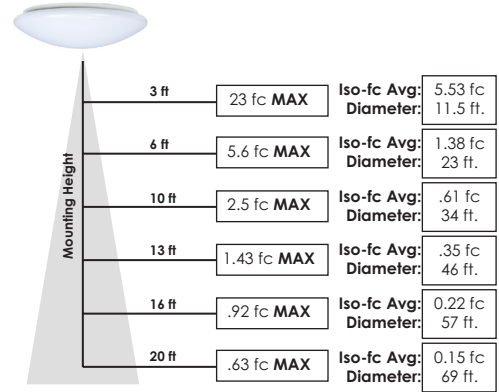

CCT Selectable 18" Profile 100-277V

18" Profile

Model Number	Order #	Lumens	Wattage	LPW	Color Temp	CRI	Voltage	Dimming	DLC	Pallet Qty
E4FMR2432D-93050	40047	1680,1960, 2240LM	24W, 28W, 32W, Select	70	3000k,4000k, &5000k CCT	90	120V	Triac	Energy Star	48

PHOTOMETRIC DATA

Model: E4FMR12D-93050
 Test Report: E4FMR12D-93050.ies
 CCT: 3000
 Lamp Type: LED
 Lumens: 840 LM
 Input Watts: 12 W
 Efficacy: 70 LM/W

Lumen Intensity Graph:
E4FMR12D-93050

Model: E4FMR14D-93050
 Test Report: E4FMR14D-93050.ies
 CCT: 3000
 Lamp Type: LED
 Lumens: 1000 LM
 Input Watts: 14 W
 Efficacy: 70 LM/W

Reference IES on website for selectable 18W and 22W reports

Lumen Intensity Graph:
E4FMR1824D-93050

AVERAGE BEAM ANGLE (50%) : 117.4 DEG

3 ft	50 fc MAX	Iso-fc Avg: 13 fc Diameter: 10.8 ft.
6 ft	12 fc MAX	Iso-fc Avg: 3.27 fc Diameter: 21.5 ft.
10 ft	5 fc MAX	Iso-fc Avg: 1.45 fc Diameter: 32.3 ft.
13 ft	3 fc MAX	Iso-fc Avg: .82 fc Diameter: 43 ft.
16 ft	2 fc MAX	Iso-fc Avg: 0.52 fc Diameter: 53.8 ft.
20 ft	1.39 fc MAX	Iso-fc Avg: .36 fc Diameter: 64.5 ft.

Lumen Intensity Graph:
E4FMR2432D-93050

AVERAGE BEAM ANGLE (50%) : 116.5 DEG

3 ft	69 fc MAX	Iso-fc Avg: 18 fc Diameter: 10.6 ft.
6 ft	17 fc MAX	Iso-fc Avg: 4.5 fc Diameter: 21.2 ft.
10 ft	7 fc MAX	Iso-fc Avg: 1.99 fc Diameter: 31.8 ft.
13 ft	4 fc MAX	Iso-fc Avg: 1.12 fc Diameter: 42.3 ft.
16 ft	2.76 fc MAX	Iso-fc Avg: 0.72 fc Diameter: 52.9 ft.
20 ft	1.92 fc MAX	Iso-fc Avg: 0.5 fc Diameter: 63.5 ft.