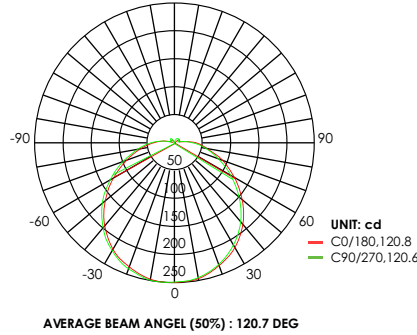

CCT Selectable 18" Profile 100-277V

18" Profile

Model Number	Order #	Lumens	Wattage	LPW	Color Temp	CRI	Voltage	Dimming	DLC	Pallet Qty
E4FMR2432D-93050	40047	1680,1960, 2240LM	24W, 28W, 32W, Select	70	3000k,4000k, &5000k CCT	90	120V	Triac	Energy Star	48

PHOTOMETRIC DATA

Model: E4FMR12D-93050
 Test Report: E4FMR12D-93050.ies
 CCT: 3000
 Lamp Type: LED
 Lumens: 840 LM
 Input Watts: 12 W
 Efficacy: 70 LM/W

Lumen Intensity Graph:
E4FMR12D-93050

Model: E4FMR14D-93050
 Test Report: E4FMR14D-93050.ies
 CCT: 3000
 Lamp Type: LED
 Lumens: 1000 LM
 Input Watts: 14 W
 Efficacy: 70 LM/W

Reference IES on website for selectable 18W and 22W reports

Lumen Intensity Graph:
E4FMR1824D-93050

AVERAGE BEAM ANGLE (50%) : 117.4 DEG

3 ft	50 fc MAX	Iso-fc Avg: 13 fc Diameter: 10.8 ft.
6 ft	12 fc MAX	Iso-fc Avg: 3.27 fc Diameter: 21.5 ft.
10 ft	5 fc MAX	Iso-fc Avg: 1.45 fc Diameter: 32.3 ft.
13 ft	3 fc MAX	Iso-fc Avg: .82 fc Diameter: 43 ft.
16 ft	2 fc MAX	Iso-fc Avg: 0.52 fc Diameter: 53.8 ft.
20 ft	1.39 fc MAX	Iso-fc Avg: .36 fc Diameter: 64.5 ft.

Lumen Intensity Graph:
E4FMR2432D-93050

AVERAGE BEAM ANGLE (50%) : 116.5 DEG

3 ft	69 fc MAX	Iso-fc Avg: 18 fc Diameter: 10.6 ft.
6 ft	17 fc MAX	Iso-fc Avg: 4.5 fc Diameter: 21.2 ft.
10 ft	7 fc MAX	Iso-fc Avg: 1.99 fc Diameter: 31.8 ft.
13 ft	4 fc MAX	Iso-fc Avg: 1.12 fc Diameter: 42.3 ft.
16 ft	2.76 fc MAX	Iso-fc Avg: 0.72 fc Diameter: 52.9 ft.
20 ft	1.92 fc MAX	Iso-fc Avg: 0.5 fc Diameter: 63.5 ft.