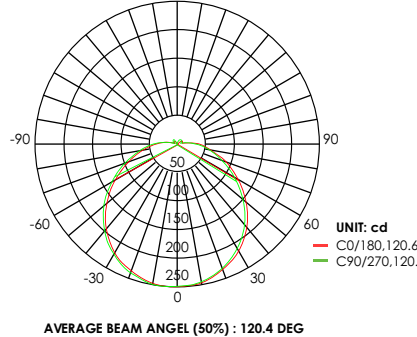

PHOTOMETRIC DATA

Model: E4FMR12D-93050
 Test Report: E4FMR12D-93050.ies
 CCT: 3000
 Lamp Type: LED
 Lumens: 840 LM
 Input Watts: 12 W
 Efficacy: 70 LM/W

Lumen Intensity Graph:
E4FMR12D-93050

Model: E4FMR14D-93050
 Test Report: E4FMR14D-93050.ies
 CCT: 3000
 Lamp Type: LED
 Lumens: 1000 LM
 Input Watts: 14 W
 Efficacy: 70 LM/W

Lumen Intensity Graph:
E4FMR14D-93050

Model: E4FMR1522D-93050
 Test Report: E4FMR1522D-93050.ies
 CCT: 3000
 Lamp Type: LED
 Lumens: 1600 LM
 Input Watts: 22 W (set at 22W)
 Efficacy: 70 LM/W

Lumen Intensity Graph:
E4FMR1522D-93050

Reference IES on website for selectable 18W and 22W reports

Lumen Intensity Graph:
E4FMR1824D-93050

AVERAGE BEAM ANGLE (50%) : 117.4 DEG

3 ft	50 fc MAX	Iso-fc Avg: 13 fc Diameter: 10.8 ft.
6 ft	12 fc MAX	Iso-fc Avg: 3.27 fc Diameter: 21.5 ft.
10 ft	5 fc MAX	Iso-fc Avg: 1.45 fc Diameter: 32.3 ft.
13 ft	3 fc MAX	Iso-fc Avg: .82 fc Diameter: 43 ft.
16 ft	2 fc MAX	Iso-fc Avg: 0.52 fc Diameter: 53.8 ft.
20 ft	1.39 fc MAX	Iso-fc Avg: .36 fc Diameter: 64.5 ft.

Lumen Intensity Graph:
E4FMR2432D-93050

AVERAGE BEAM ANGLE (50%) : 116.5 DEG

3 ft	69 fc MAX	Iso-fc Avg: 18 fc Diameter: 10.6 ft.
6 ft	17 fc MAX	Iso-fc Avg: 4.5 fc Diameter: 21.2 ft.
10 ft	7 fc MAX	Iso-fc Avg: 1.99 fc Diameter: 31.8 ft.
13 ft	4 fc MAX	Iso-fc Avg: 1.12 fc Diameter: 42.3 ft.
16 ft	2.76 fc MAX	Iso-fc Avg: 0.72 fc Diameter: 52.9 ft.
20 ft	1.92 fc MAX	Iso-fc Avg: 0.5 fc Diameter: 63.5 ft.